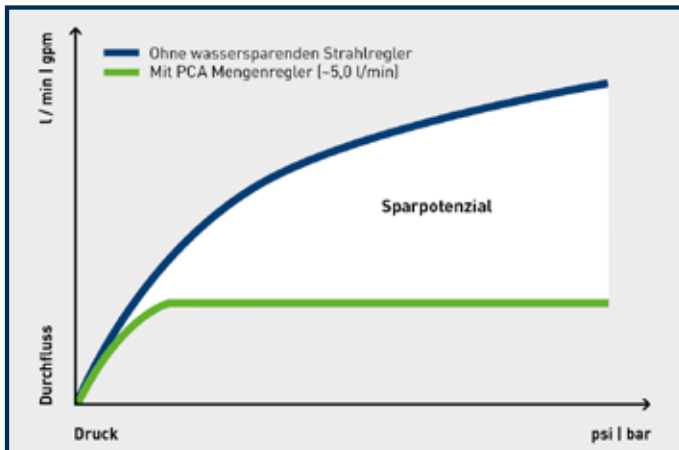

EASY ASSEMBLY

Speed and intuitive assembly save time and expensive manpower.

WATER & ENERGY SAVING

Do you want to calculate your savings potential?

Click here for the RC Mannesmann water saving calculator. Scan the QR code and calculate your savings potential:

AERATOR WITH INTEGRATED FLOW REGULATOR.

In order to save energy and water and at the same time distribute water evenly, RC Mannesmann constant flow regulators always ensure a constant amount of water, regardless of the line pressure, e.g. 5 litres per minute when washing hands or 10 litres per minute when showering.

Dual-core technology

Dual Core® aerators increase comfort: more water flow combined with very early aeration even at low pressures. Full and aerated jet already from 0.2 bar, from 0.7 bar, the nominal flow rate is achieved.