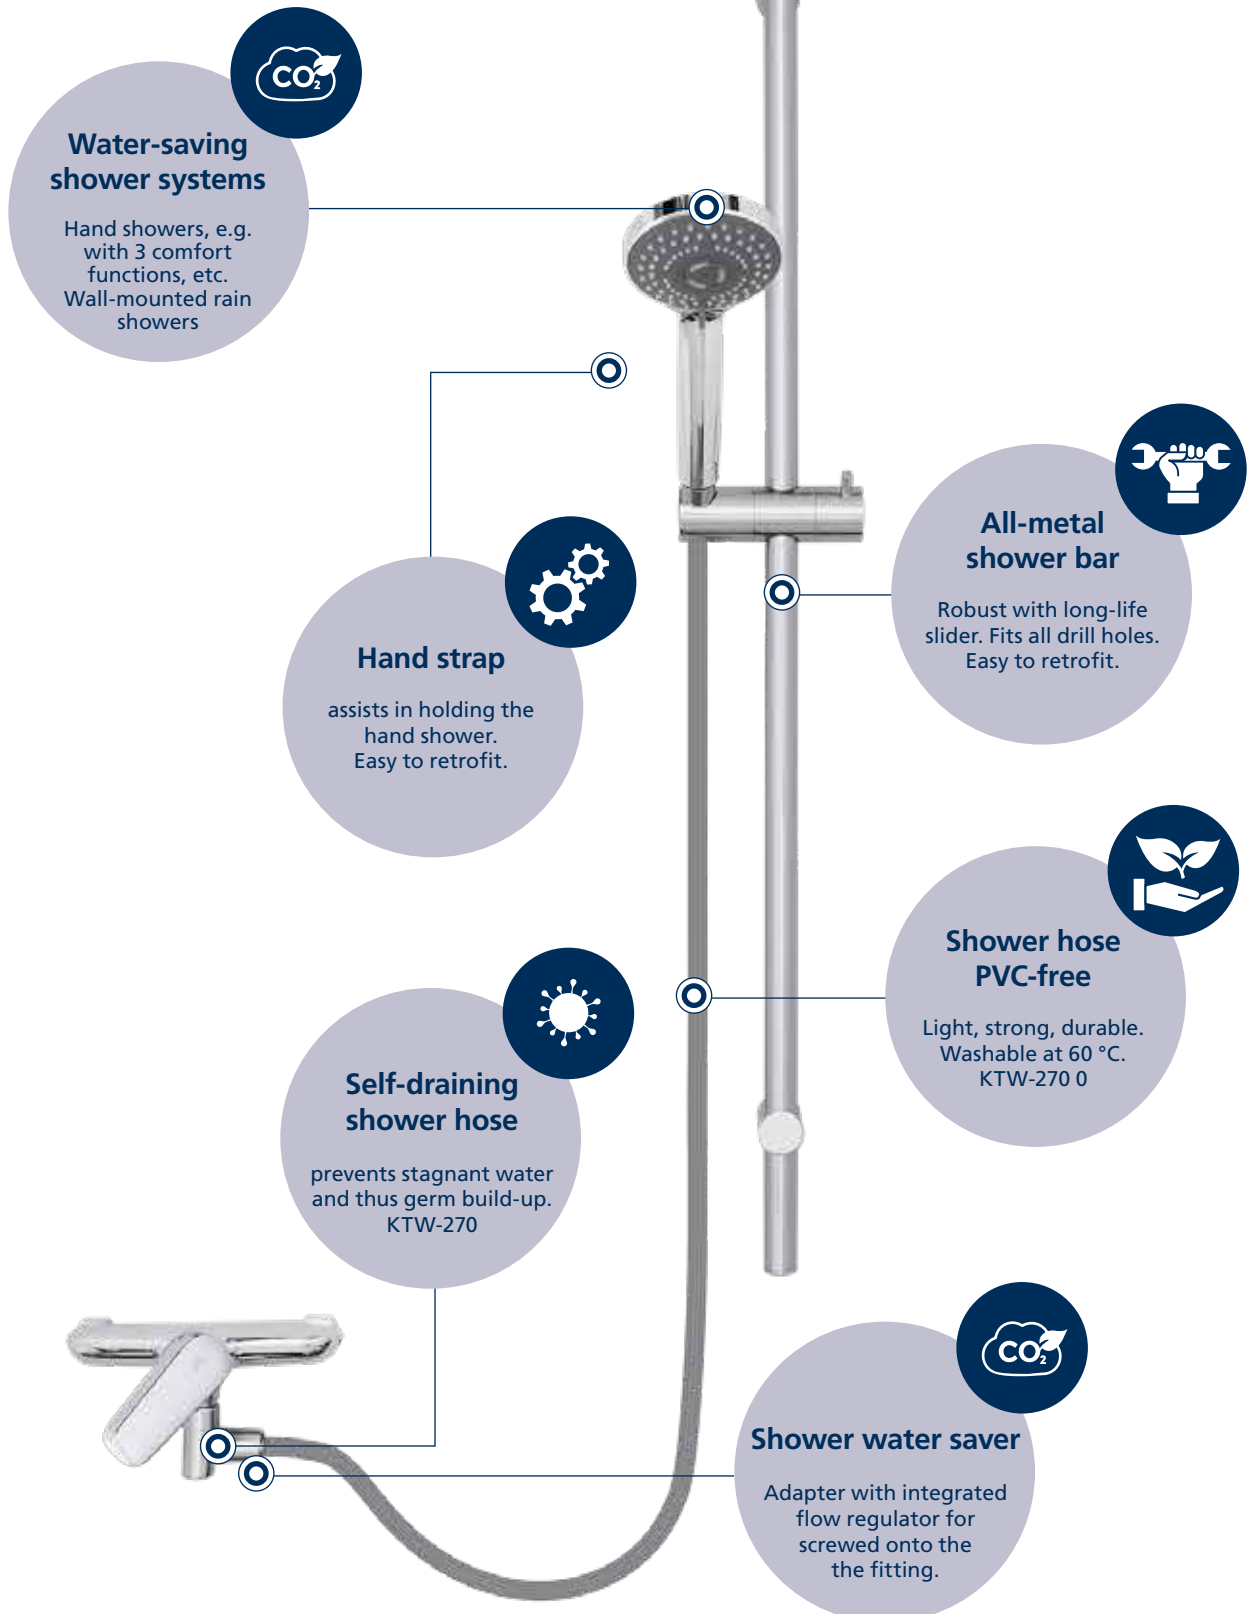

Do you have problems with vandalism or do you have to replace the replace aerators on a regular basis? To protect your products, there are all aerators with theft-proof mouthpieces.

Water Saving Extreme

Especially in public facilities, a lot of water and energy is consumed unnecessarily. R.C. Mannesmann offers aerators in the range of litre range of BELOW 2 litres per minute. This makes the aerator ideal for use in in-line washing facilities such as in public toilets with high visitor frequency.

SHOWER

SHOWERS AS IT MUST BE!

WC

WC SEAT WITH HIGH COMFORT

Spare parts set box

Why buy a new toilet seat when a part is missing.
Universal spare parts for RC Mannesmann WC seats.

Shower toilet seat with fresh water connection – Made in Germany

Shower toilet seat with fresh water connection, easily removable with soft-closing mechanism and bidet function. 4 point „Easy clean support“, universal fit, made of light-fast, scratch-resistant and glow-resistant Duroplast. EN 1717 approved!