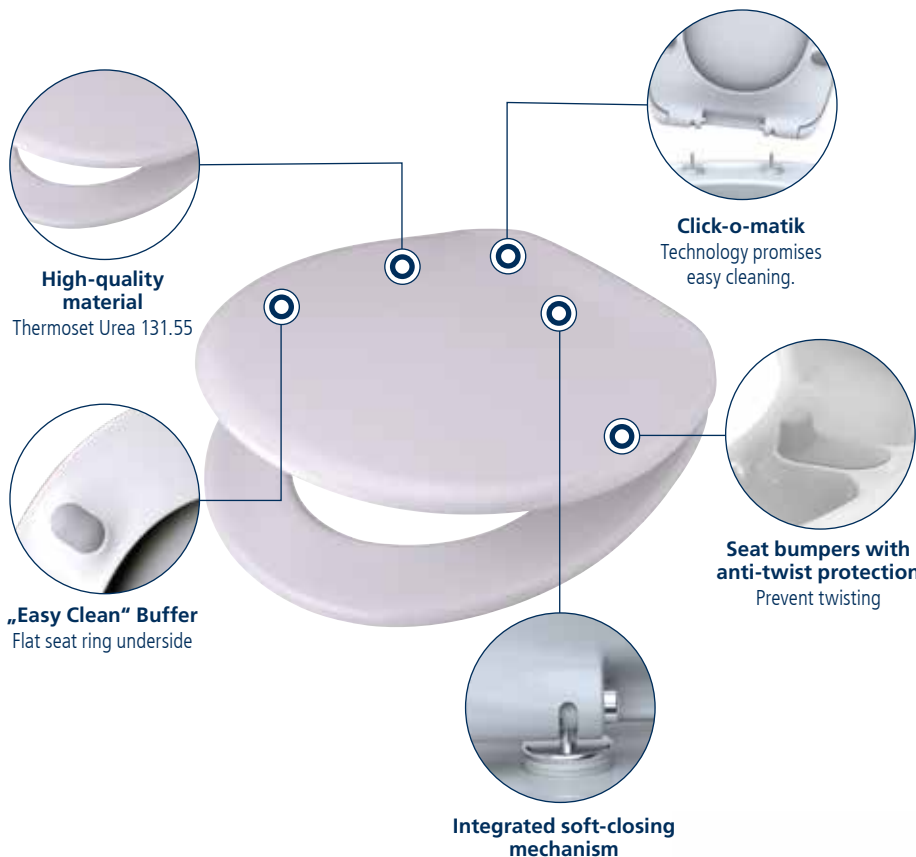

Especially in public facilities, a lot of water and energy is consumed unnecessarily. R.C. Mannesmann offers aerators in the range of litre range of BELOW 2 litres per minute. This makes the aerator ideal for use in in-line washing facilities such as in public toilets with high visitor frequency.

SHOWER

SHOWERS AS IT MUST BE!

WC

WC SEAT WITH HIGH COMFORT

Spare parts set box

Why buy a new toilet seat when a part is missing.
Universal spare parts for RC Mannesmann WC seats.

Shower toilet seat with fresh water connection – Made in Germany

Shower toilet seat with fresh water connection, easily removable with soft-closing mechanism and bidet function. 4 point „Easy clean support“, universal fit, made of light-fast, scratch-resistant and glow-resistant Duroplast. EN 1717 approved!