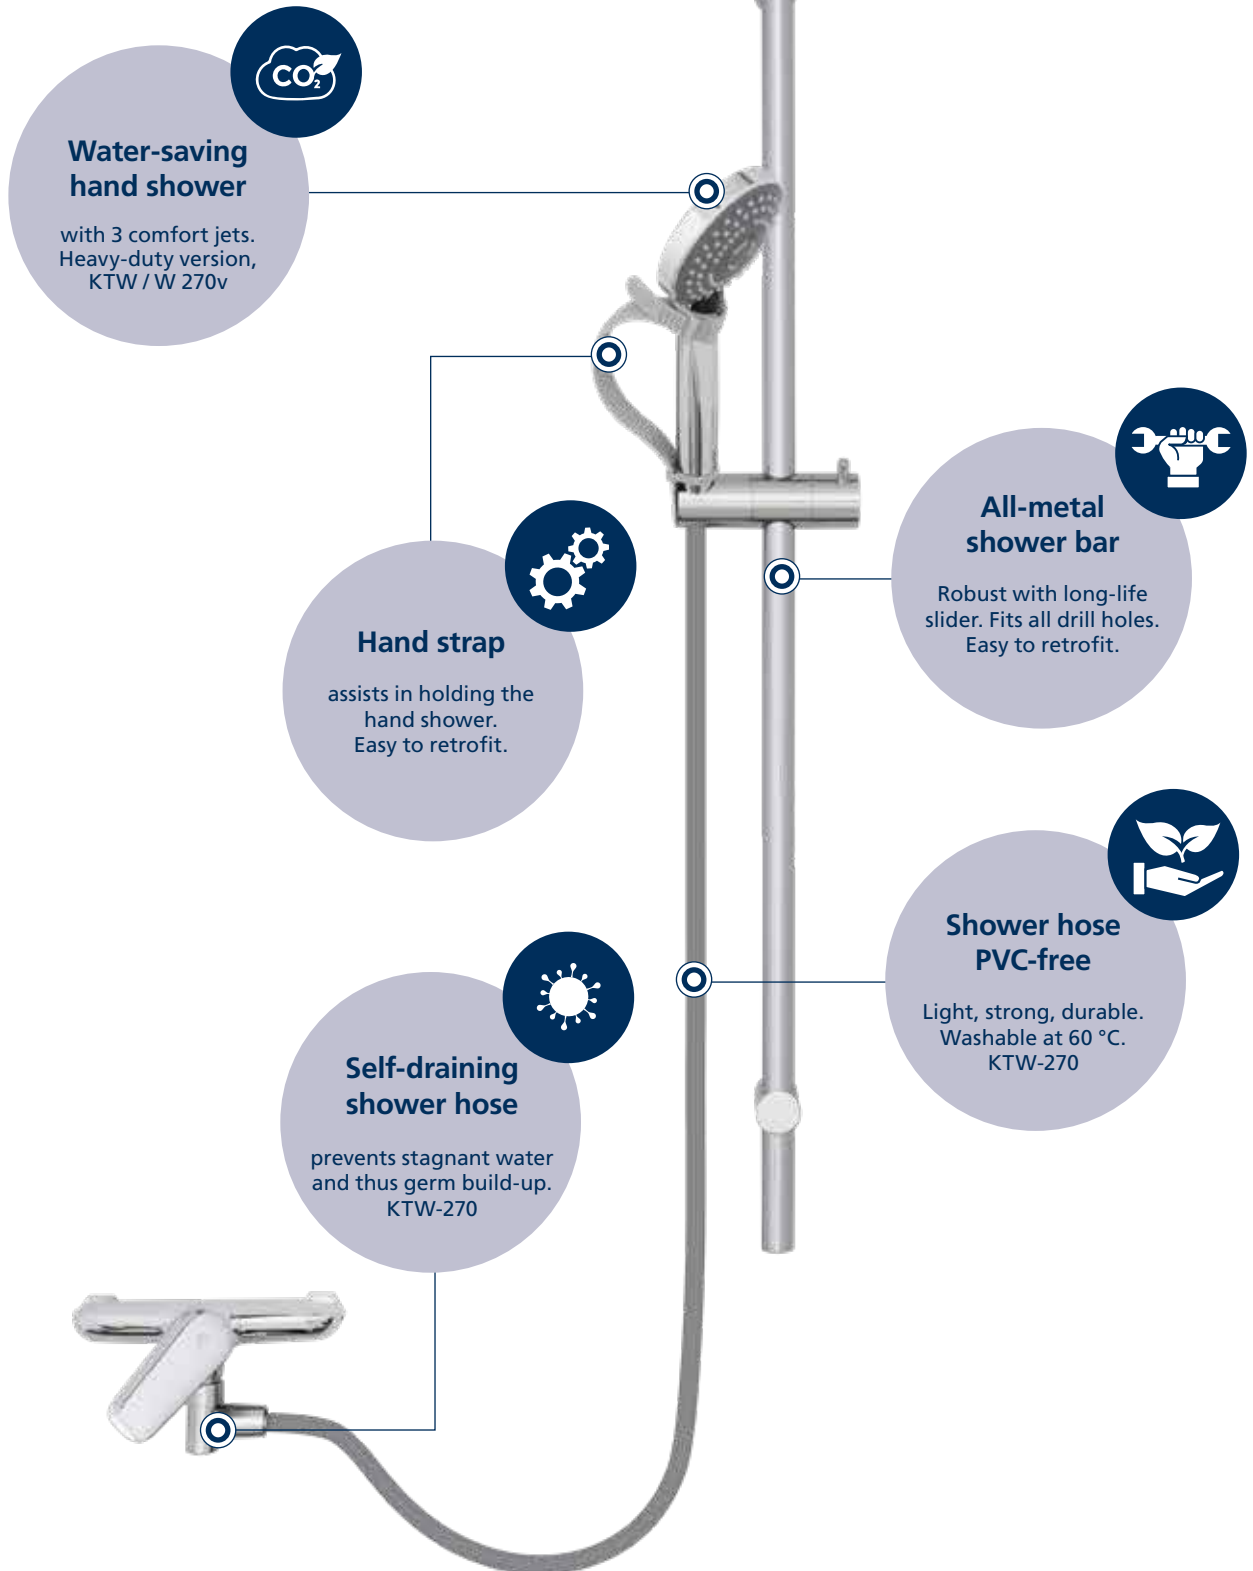

SHOWER AS IT MUST BE!